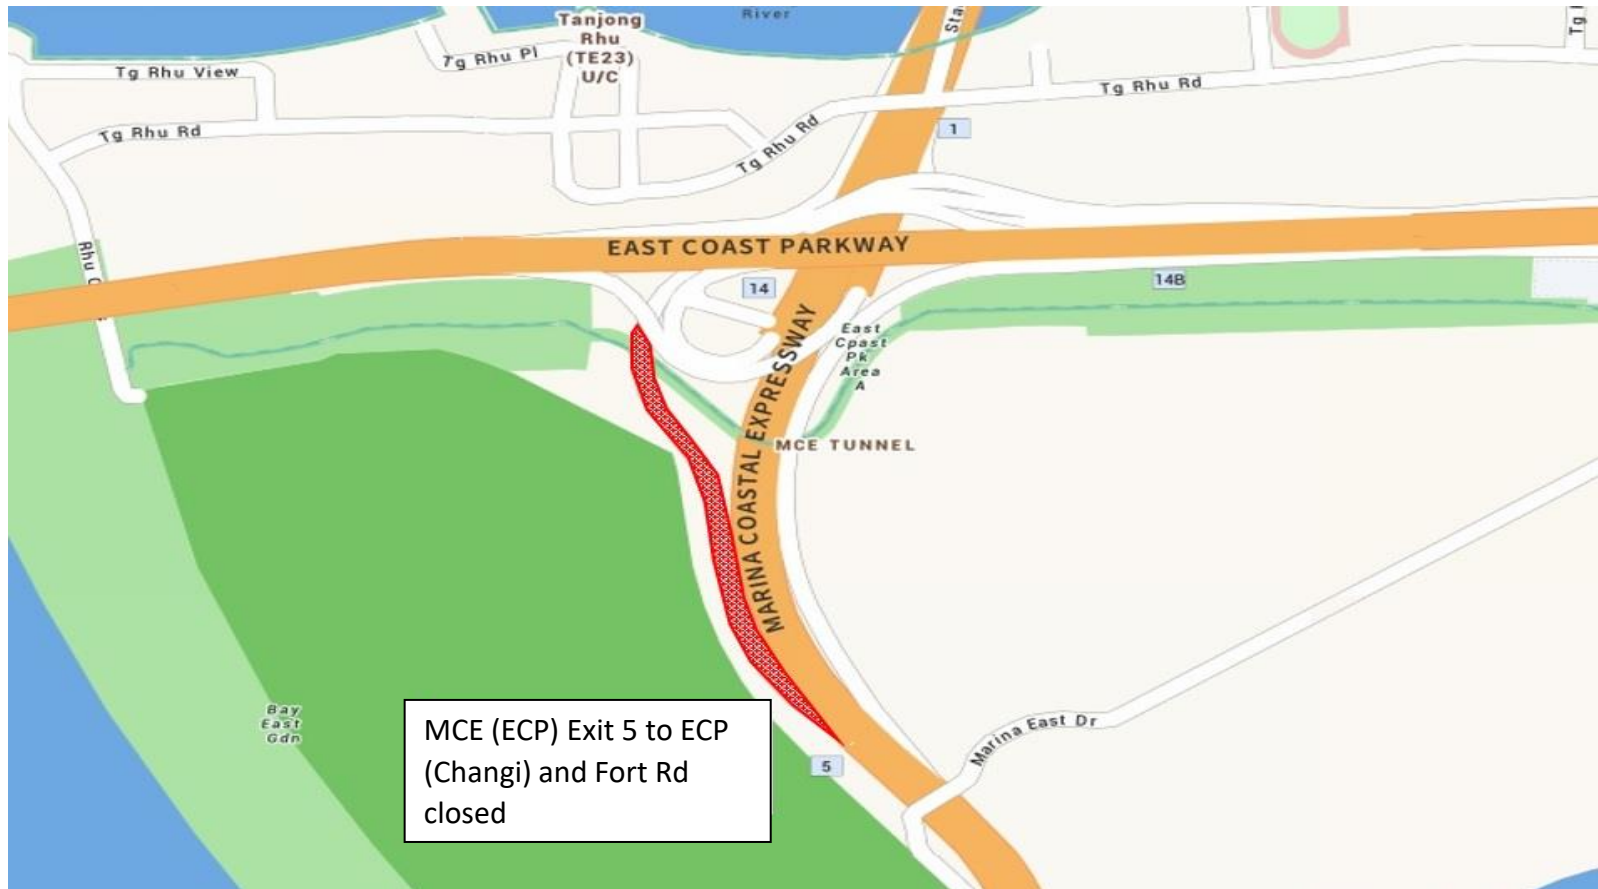

**17 June 2026**  
**12.00am to 05.00am**

MCE (ECP) Exit 5 to ECP (Changi) and Fort Rd closed